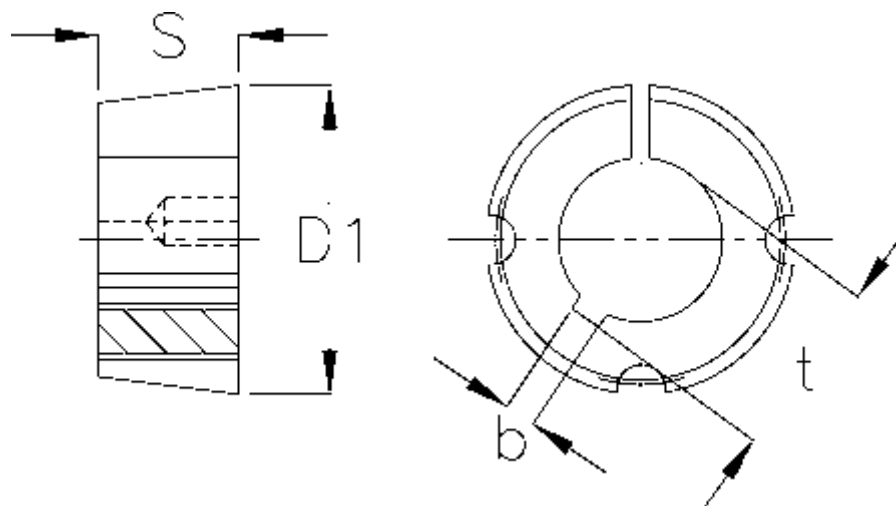

Article number: 6160403030055

Description: Taper bush 3030 bore $\varnothing 55$ mm

Measures

b	= 16
Bore	= 55
Bush type	= 3030
D1	= 108
S	= 76,2
Screw size	= 5/8 x 1 1/2"
t	= 59.3
Transmission moment	= 2710